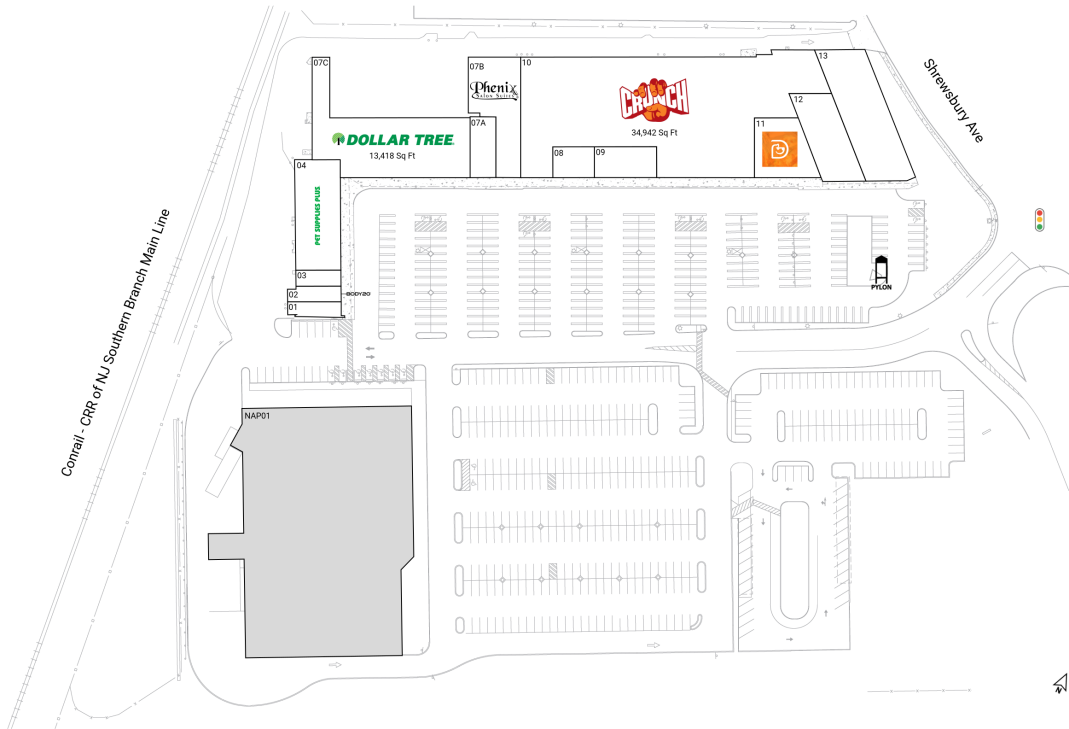

Tinton Falls Plaza

980 Shrewsbury Ave | Tinton Falls, NJ 07724

Monmouth County New York-Newark-Jersey City, NY-NJ 87,760 Sq Ft

40.3120, -74.0672

Current Tenants Space size listed in square feet

01	Panda House Restaurant	1,100
02	BODY20	1,050
03	Salon Da Ja Vu	1,000
04	Pet Supplies Plus	6,038
07A	Bronze Couture Tan & Spa	2,165
07B	Phenix Salon Suites	5,962
07C	Dollar Tree	13,418
08	Nail Attraction	1,500
09	Degree Wellness	2,475
10	Crunch	34,942
11	Dogtopia	5,100
12	Kanji Steakhouse & Sushi Bar	5,503
13	Cottontails	7,507
NAP01	Uncle Giuseppe's Marketplace	0

This site plan is for illustrative and information purposes only, showing the general layout of the shopping center; and is not a legal survey. Brixmor makes no representation or warranty that the shopping center is exactly as depicted as site conditions and tenant mix are subject to change over time.